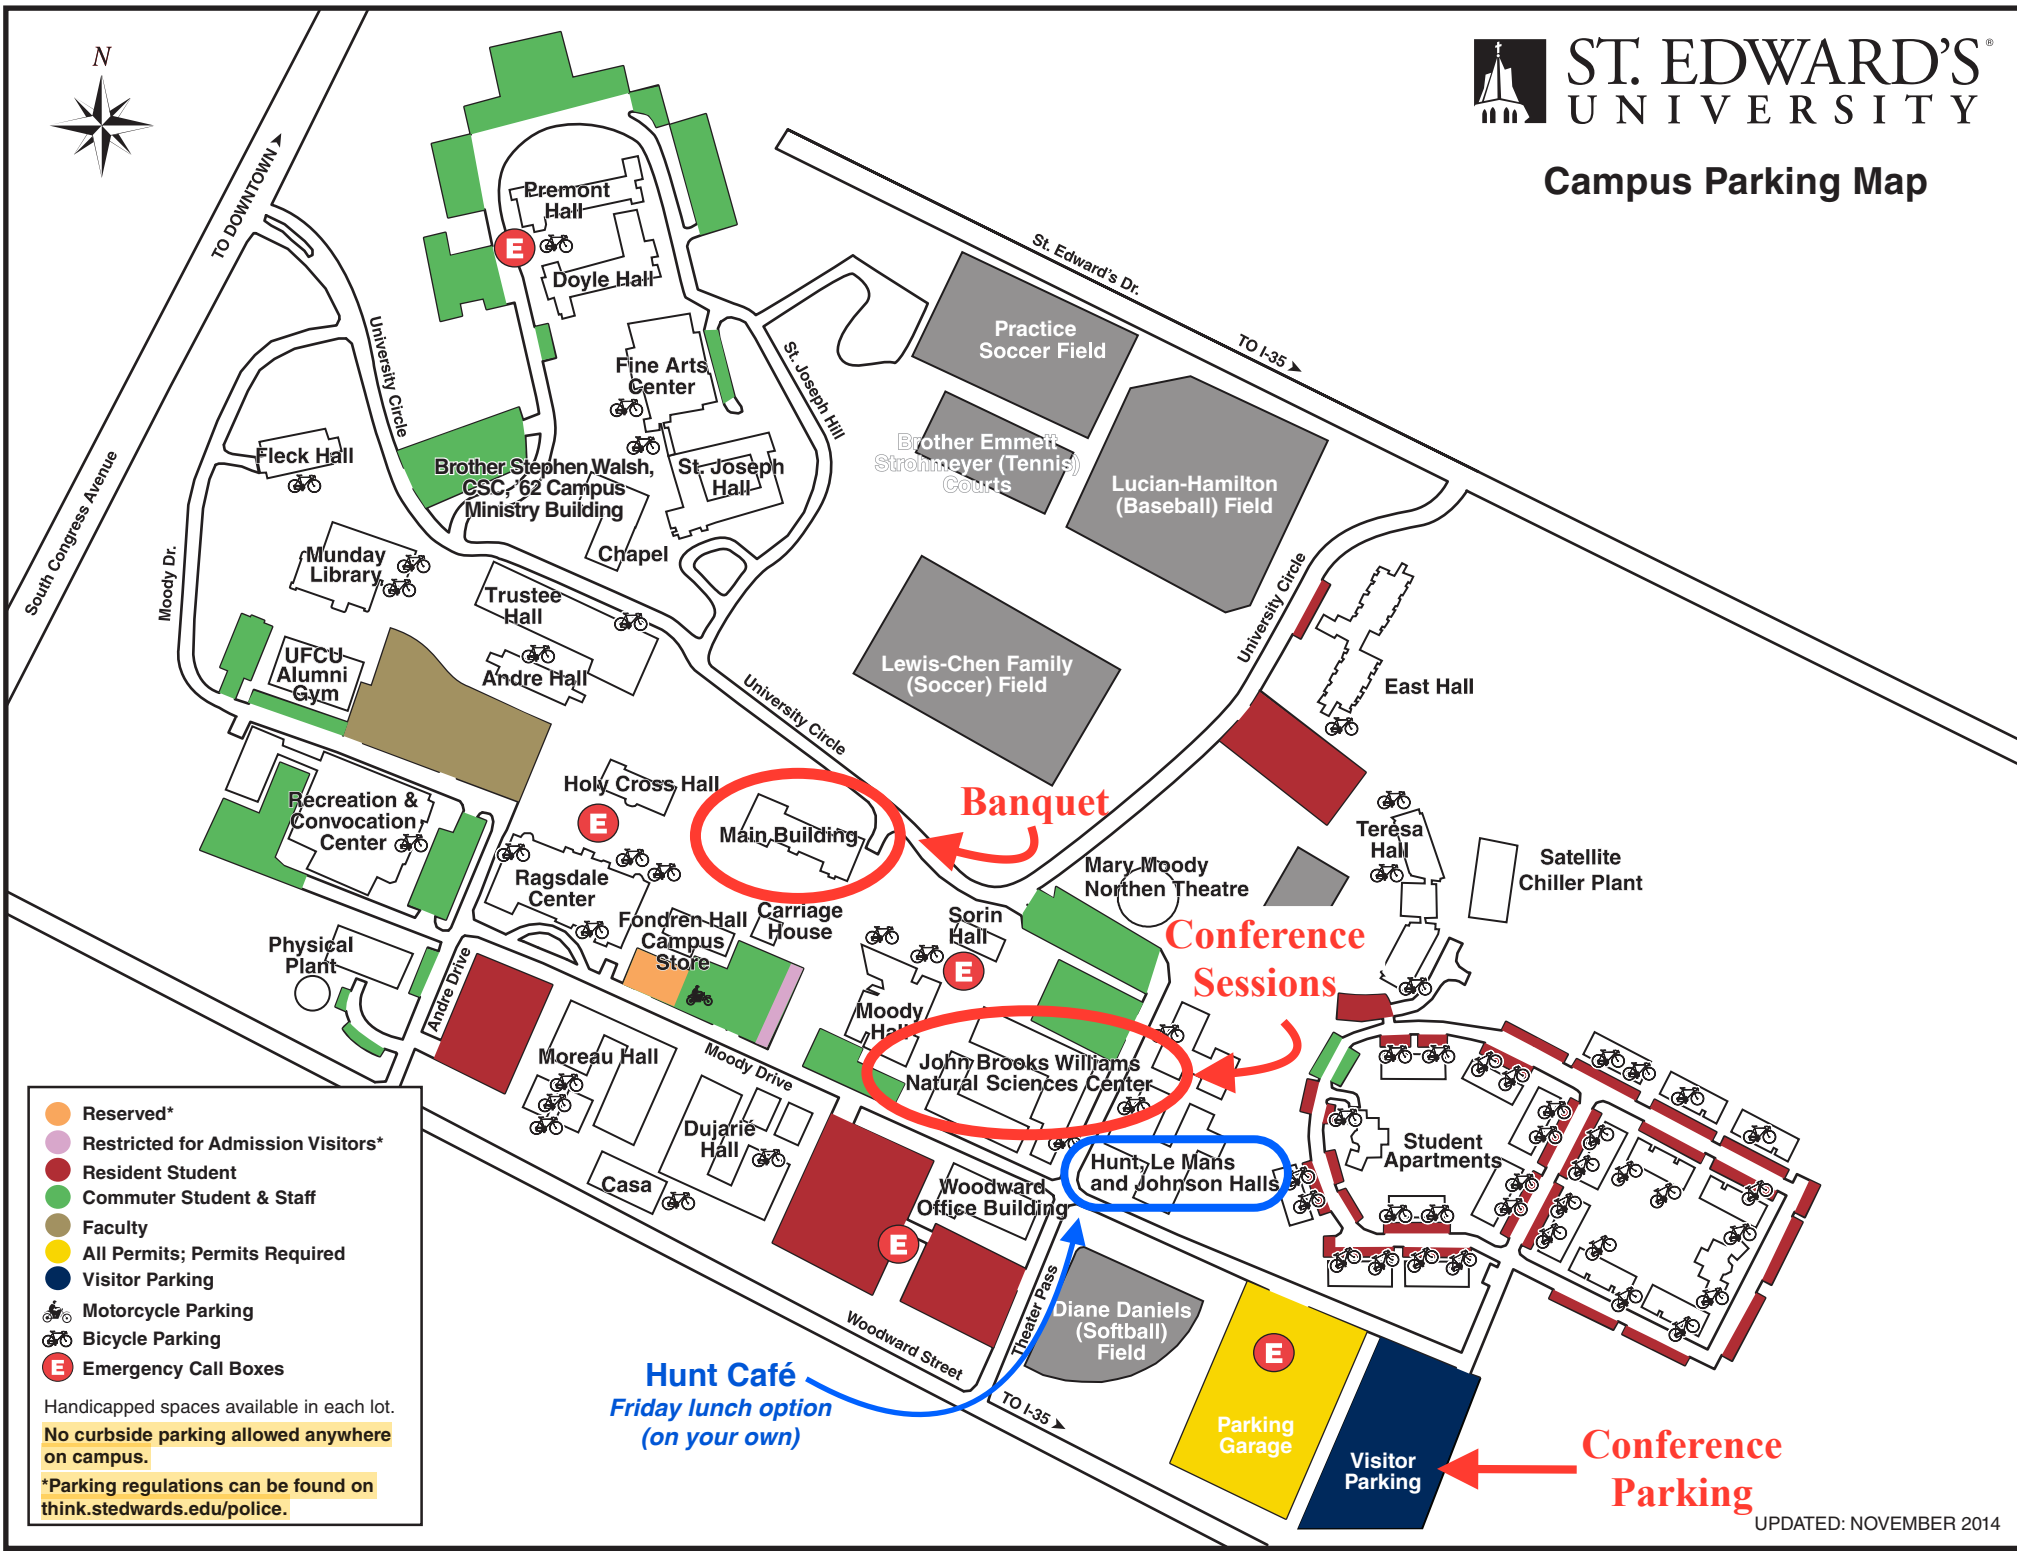

Campus Parking Map

- Reserved*
 - Restricted for Admission Visitors*
 - Resident Student
 - Commuter Student & Staff
 - Faculty
 - All Permits; Permits Required
 - Visitor Parking
 - Motorcycle Parking
 - Bicycle Parking
 - E Emergency Call Boxes
- Handicapped spaces available in each lot.
- No curbside parking allowed anywhere on campus.**
- *Parking regulations can be found on think.stedwards.edu/police.

Banquet

Conference Sessions

Conference Parking

Hunt Café
Friday lunch option
(on your own)